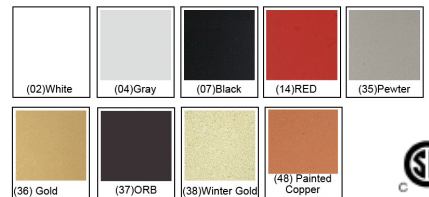

Painted Finishes

REFERENCE	QTY.	REMARKS	Project
			Location/Type
			Architect
			Engineer
			Contractor
			Submitted By: Date: